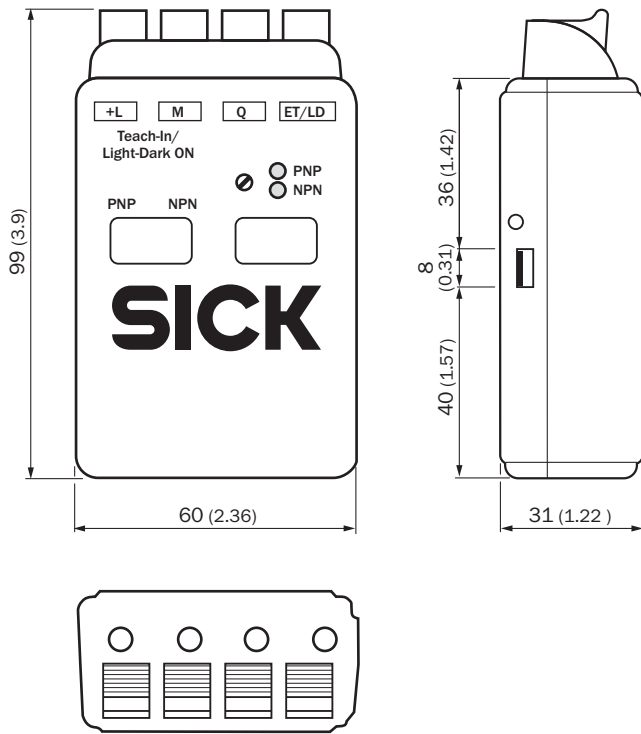

Test box

Power supply units

SICK
Sensor Intelligence.

Ordering information

Type	Part no.
Test box	6038940

Other models and accessories → www.sick.com/Power_supply_units

Detailed technical data

Classifications

ECLASS 5.0	27040301
ECLASS 5.1.4	27040301
ECLASS 6.0	27242611
ECLASS 6.2	27242611
ECLASS 7.0	27040301
ECLASS 8.0	27040301
ECLASS 8.1	27040301
ECLASS 9.0	27040301
ECLASS 10.0	27040301
ECLASS 11.0	27040301
ECLASS 12.0	27040301
ETIM 5.0	EC002542
ETIM 6.0	EC002542
ETIM 7.0	EC002542
ETIM 8.0	EC002542
UNSPSC 16.0901	39121004

Dimensional drawing (Dimensions in mm (inch))

SICK AT A GLANCE

SICK is one of the leading manufacturers of intelligent sensors and sensor solutions for industrial applications. A unique range of products and services creates the perfect basis for controlling processes securely and efficiently, protecting individuals from accidents and preventing damage to the environment.